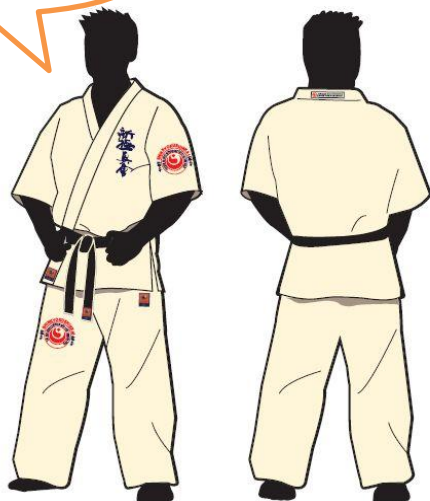

* All sizes in cm, top and bottom are not sold separately (same for Stretch Type)

Stretch Type (Bleached, no belt)

Size: 4~7 WKO member price: 20,500 yen Waist Type: Drawstring

Material: 95% Cotton, 5% Polyurethane Shrink %: Top & Bottom: Vertical 5%, Horizontal 3%

Size	Reference Height	Top Length	Body Width	Bottom Length	Price (Yen)
4	160	83	104	95	20,500
5	170	88	116	105	
6	180	90	124	115	
7	190	96	136	121	

Dogi Design & Marks on Front and Back

■刺繍

Normal Type

■未晒タイプ

Stretch Type

■晒ストレッチタイプ