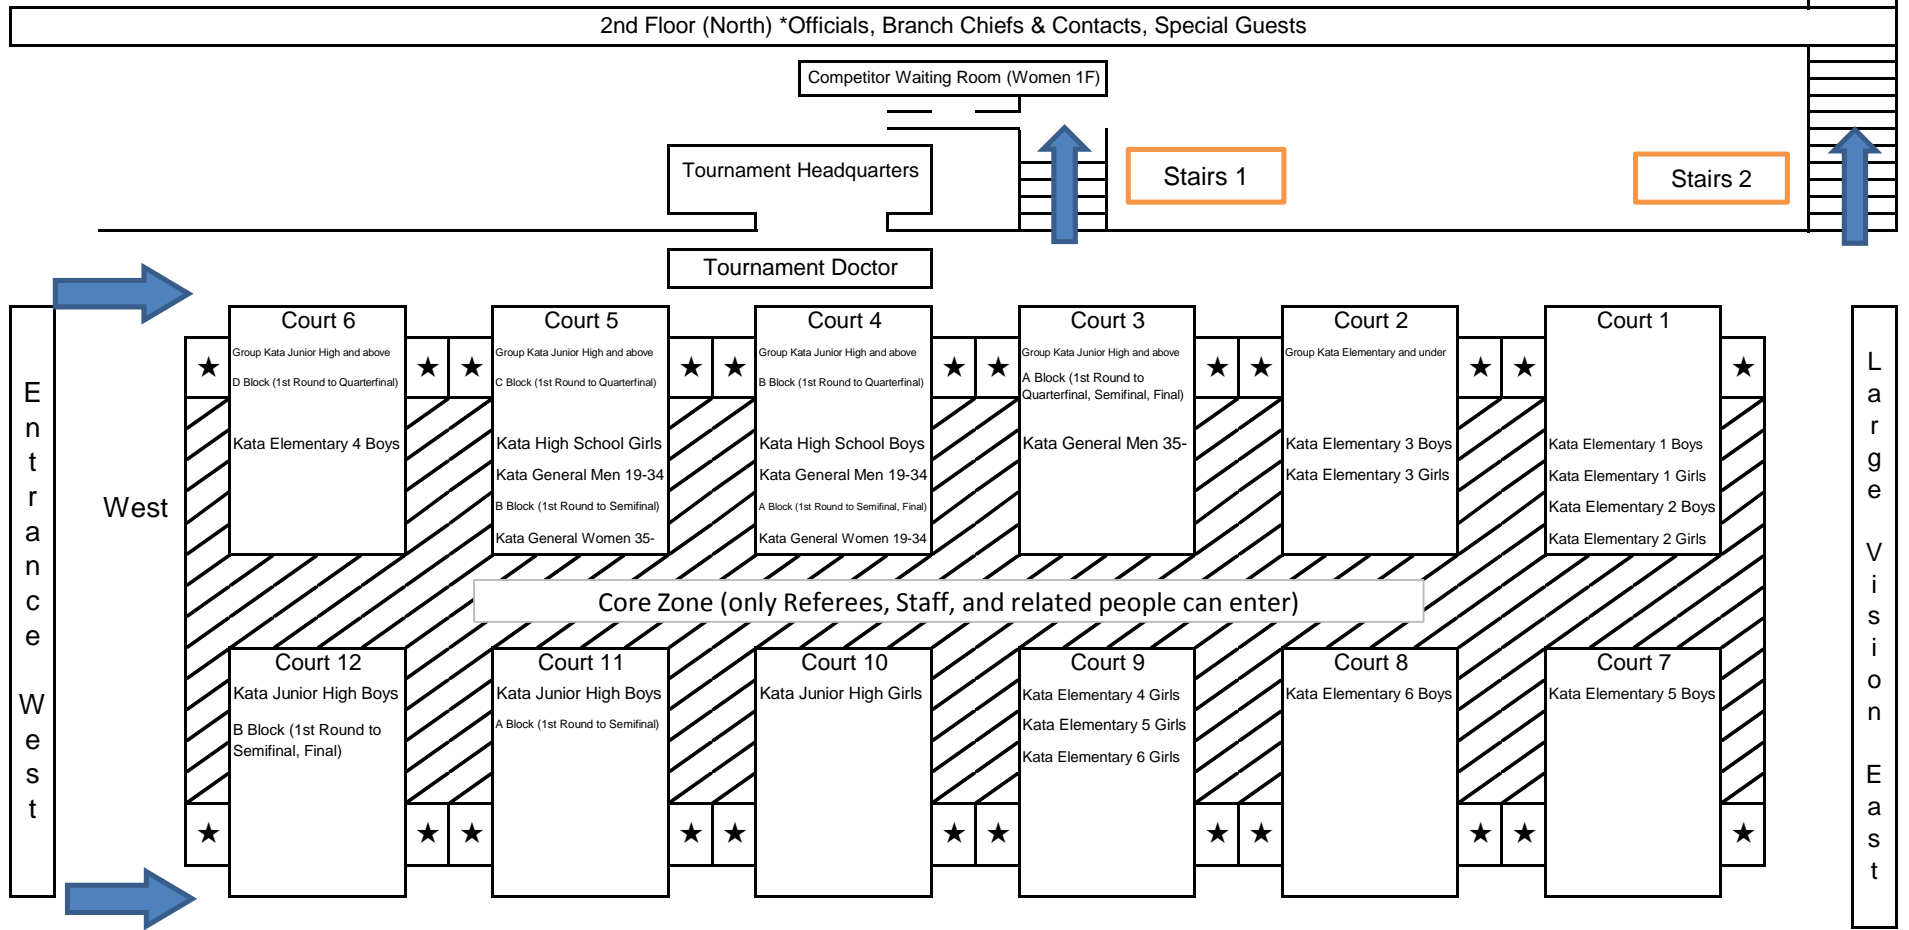

Kata bouts start from the Group Kata after the Opening Ceremony (10:00)

Kata competitors need to gather at each court for the Opening Ceremony (those participating in the Group Kata need to gather at the relevant Group Kata court). Those only participating in the Kumite or Rookie category in the afternoon, do not need to attend the Opening Ceremony, but if they wish to do so, they should gather at the court they will participate at.

2F East Entrance
Weighing Area (for Japanese)

*For safety reasons, please do not sit or leave bags and other items to secure space, no warming-up, no use of monopod/tripod for filming within the arena
 【★】 Second Priority Area: After each bout, please enter and exit the area. Those unrelated to the bout will not be able to enter this area

June 23 (Sat.), 2018 1st Day

Karate Dream Festival 2018 Gymnasium Layout

All Japan Senior Karate Championship (Kumite), Shinkyokushin Karate National Rookie Tournament. Bouts will start after the end of the Kata category (scheduled for 14:30)