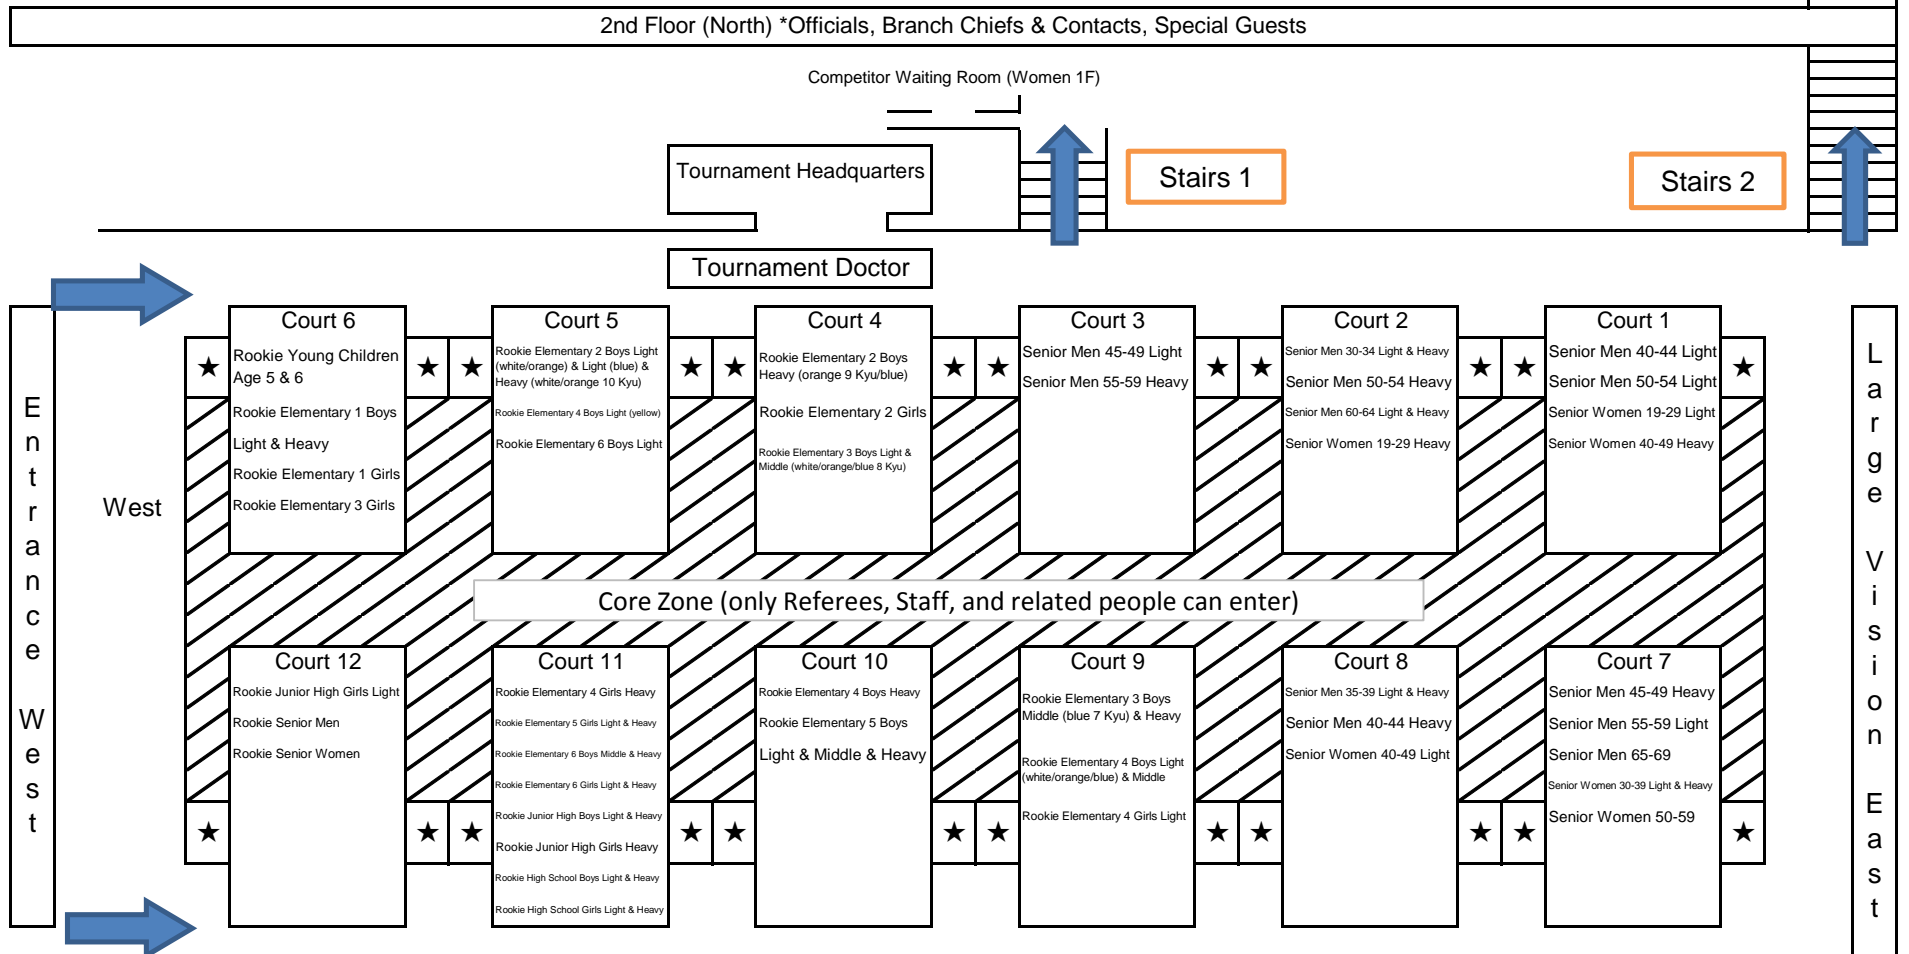

Kata bouts start from the Group Kata after the Opening Ceremony (10:00)

Kata competitors need to gather at each court for the Opening Ceremony (those participating in the Group Kata need to gather at the relevant Group Kata court). Those only participating in the Kumite or Rookie category in the afternoon, do not need to attend the Opening Ceremony, but if they wish to do so, they should gather at the court they will participate at.

2F East Entrance
Weighing Area (for Japanese)

*For safety reasons, please do not sit or leave bags and other items to secure space, no warming-up, no use of monopod/tripod for filming within the arena
 【★】 Second Priority Area: After each bout, please enter and exit the area. Those unrelated to the bout will not be able to enter this area

June 23 (Sat.), 2018 1st Day

Karate Dream Festival 2018 Gymnasium Layout

All Japan Senior Karate Championship (Kumite), Shinkyokushin Karate National Rookie Tournament. Bouts will start after the end of the Kata category (scheduled for 14:30)