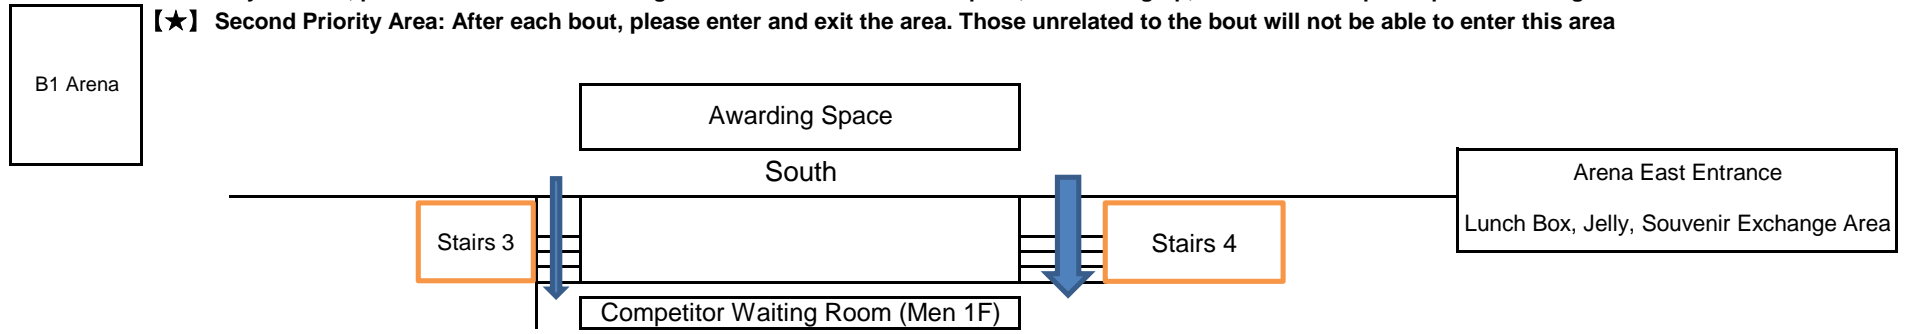

Kata bouts start from the Group Kata after the Opening Ceremony (10:00)

Kata competitors need to gather at each court for the Opening Ceremony (those participating in the Group Kata need to gather at the relevant Group Kata court). Those only participating in the Kumite or Rookie category in the afternoon, do not need to attend the Opening Ceremony, but if they wish to do so, they should gather at the court they will participate at.

2F East Entrance
Weighing Area (for Japanese)

*For safety reasons, please do not sit or leave bags and other items to secure space, no warming-up, no use of monopod/tripod for filming within the arena
 【★】 Second Priority Area: After each bout, please enter and exit the area. Those unrelated to the bout will not be able to enter this area

June 23 (Sat.), 2018 1st Day

Karate Dream Festival 2018 Gymnasium Layout

All Japan Senior Karate Championship (Kumite), Shinkyokushin Karate National Rookie Tournament. Bouts will start after the end of the Kata category (scheduled for 14:30)